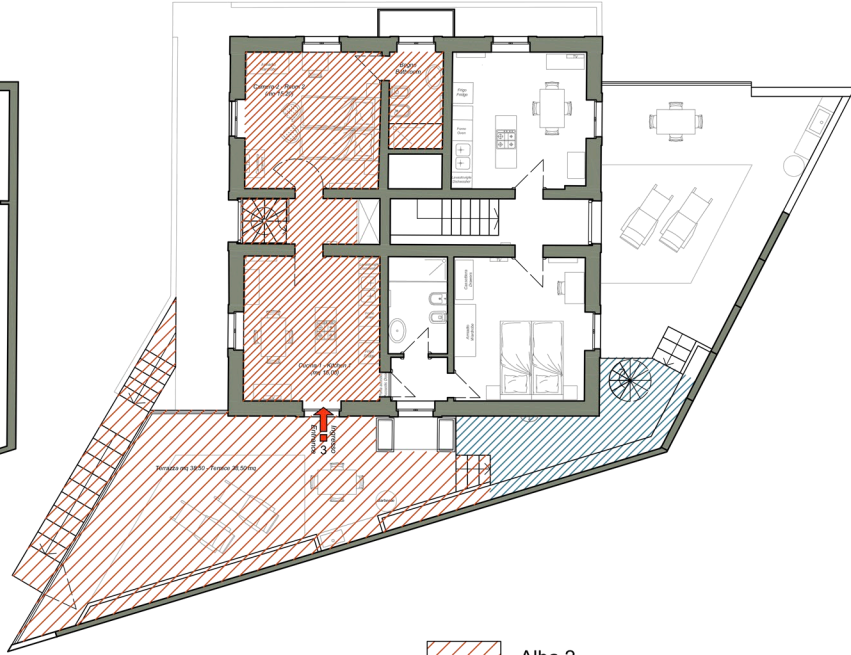

VILLA GIOBATTA
Barolo

Alba 2 mq 40,40 + 38,50 terrazza privata (camera, bagno, cucina e terrazza privata con barbecue)
Alba 2 mq 40,40 + 38,50 private terrace (bedroom, bathroom, kitchen and private terrace with barbecue)

piano terra - ground floor

piano primo - first floor

piano secondo - second floor

Alba 2

Aree comuni

Common spaces