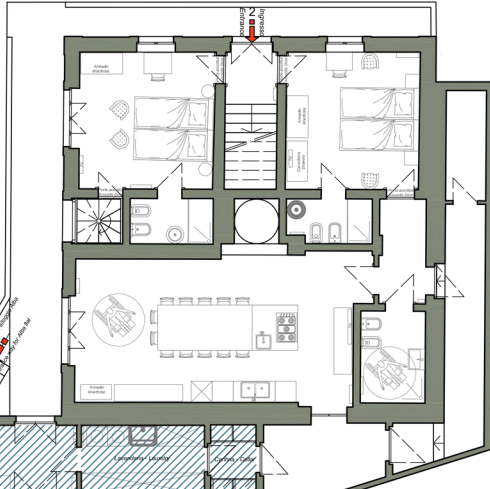

VILLA GIOBATTA
Barolo

Alba 2 mq 40,40 + 38,50 terrazza privata (camera, bagno, cucina e terrazza privata con barbecue)
Alba 2 mq 40,40 + 38,50 private terrace (bedroom, bathroom, kitchen and private terrace with barbecue)

piano terra - ground floor

piano primo - first floor

piano secondo - second floor

Alba 2

Aree comuni

Common spaces