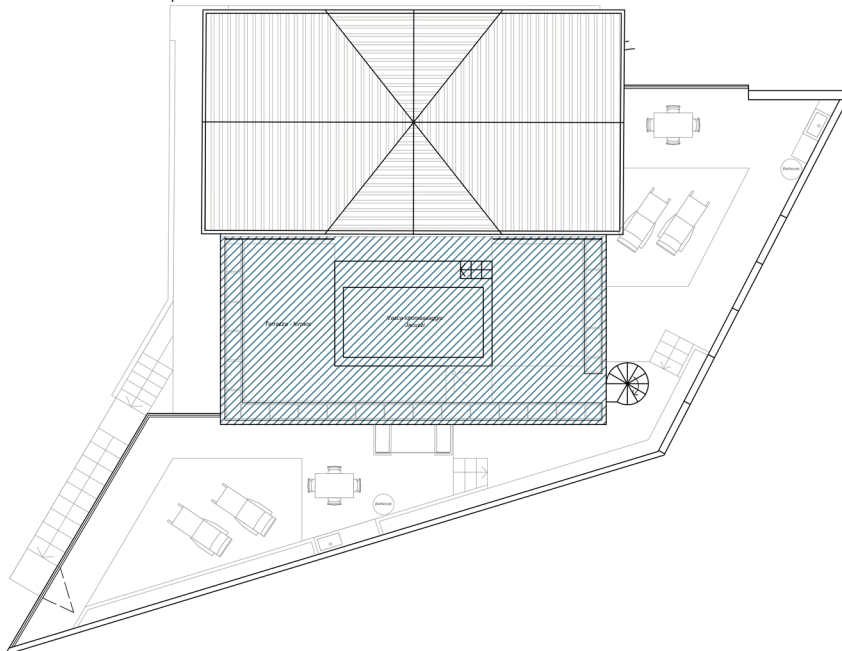

VILLA GIOBATTA
Barolo

Alba 2 mq 40,40 + 38,50 terrazza privata (camera, bagno, cucina e terrazza privata con barbecue)
Alba 2 mq 40,40 + 38,50 private terrace (bedroom, bathroom, kitchen and private terrace with barbecue)

piano terra - ground floor

piano primo - first floor

piano secondo - second floor

Alba 2

Aree comuni

Common spaces